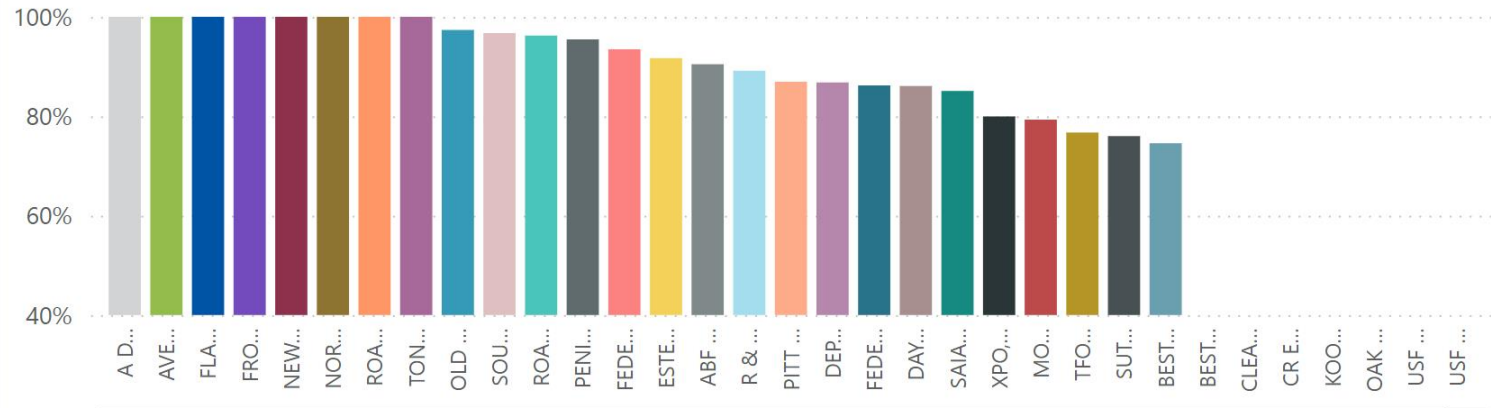

Prior Year: 86% (+1%)

ON TIME % BY DATE

● On Time % ● 12M Average

ON TIME % BY CARRIER

● A DUIE ... ● AVERITT... ● FLAGSHI... ● FRONTL... ● NEW PE... ● NORTH... ● ROADTE... ● TONY'S ... ● OLD DO...

● Central States ● Midwest ● NE ● NW ● SE ● South Central ● West