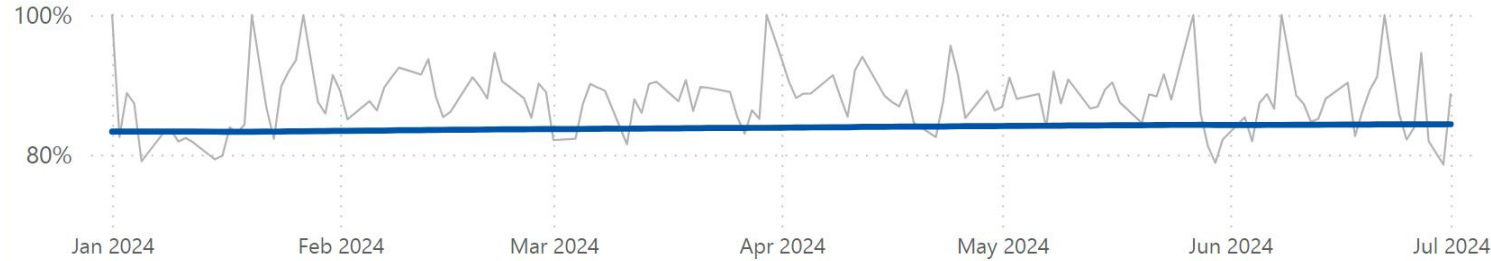

6-MONTH AVERAGE

87%

Prior Year: 85% (+3%)

3-MONTH AVERAGE

88%

Prior Year: 86% (+2%)

30-DAY AVERAGE

87%

Prior Year: 86% (+1%)

ON TIME % BY DATE

● On Time % ● 12M Average

ON TIME % BY CARRIER

● A DUIE ... ● AVERITT... ● FLAGSHI... ● FRONTL... ● NEW PE... ● NORTH... ● ROADTE... ● TONY'S ... ● OLD DO...

● Central States ● Midwest ● NE ● NW ● SE ● South Central ● West